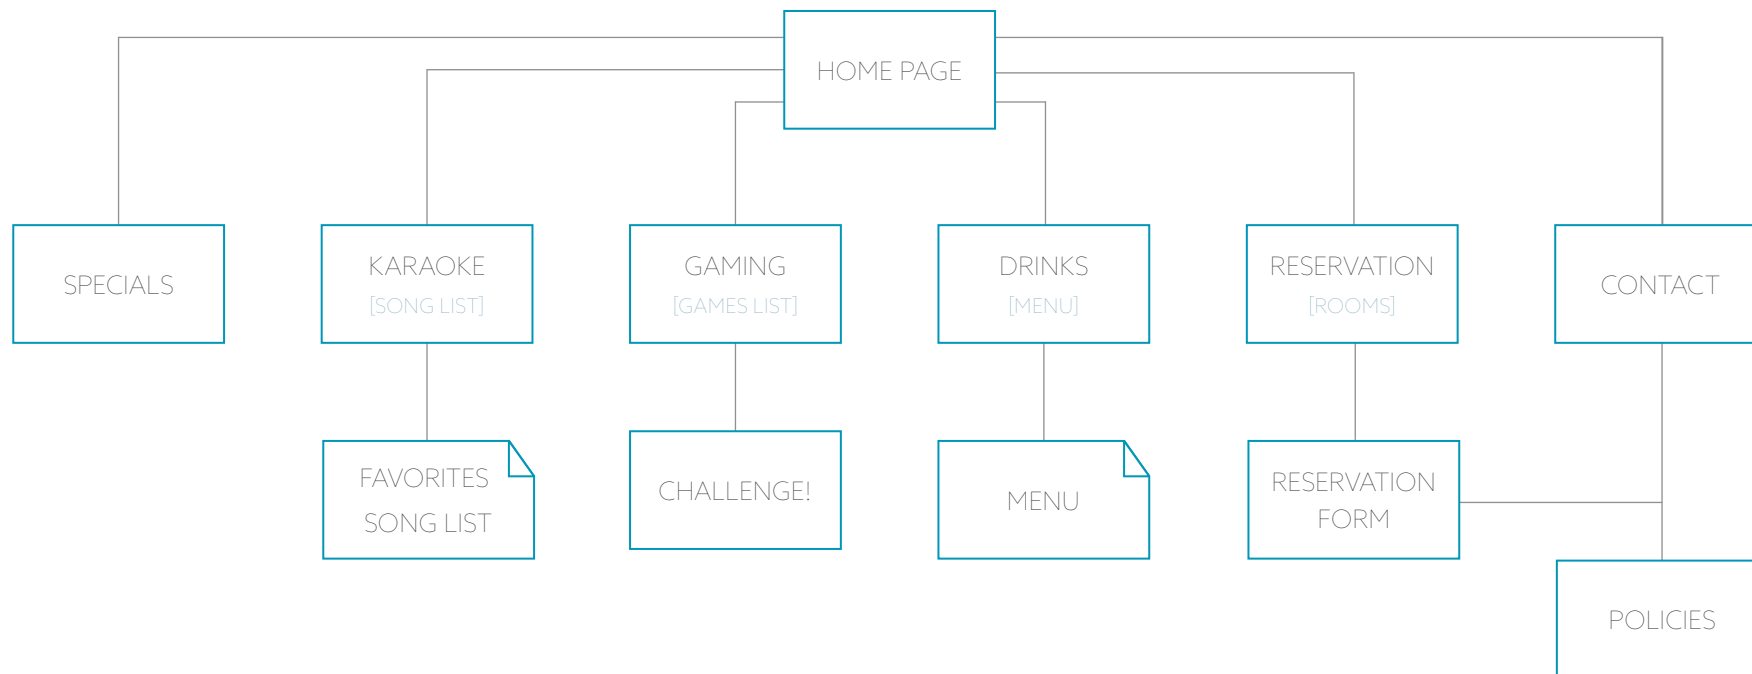

MAP

FOOTER ITEMS

COPYRIGHT   ADDRESS   POLICIES   GALLERY   FACEBOOK   TWITTER   INSTAGRAM   FLICKR   YELP!   FOURSQUARE!