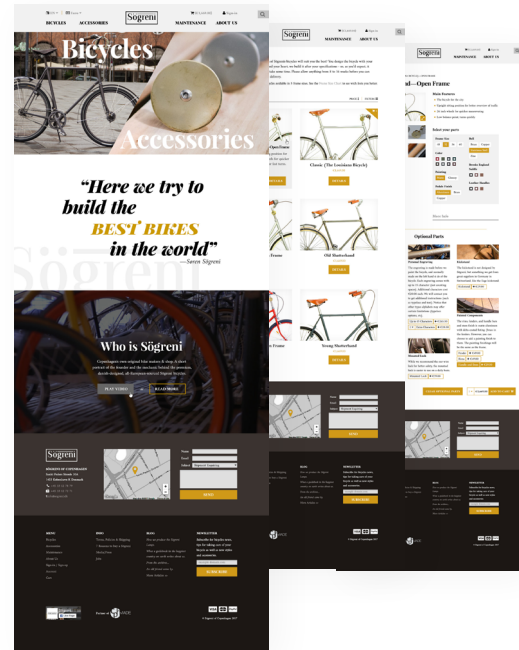

View [XD Prototype](#)

View [Coded Site](#) (WIP)

 **Sögreni Bikes**

Website Redesign 2017 Honolulu, HI

Redesign proposal for Sögreni Bikes's website.

View [XD Prototype](#)

Eat the Street Hawaii

Website Redesign 2017 Honolulu, HI