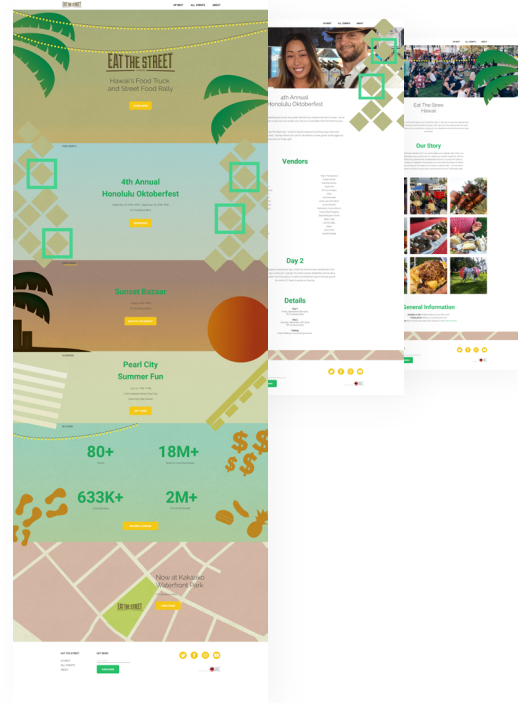

S Paper Cuts

Pre-Opening Member's Kit 2016 Honolulu, HI

Kit containing Paper Cuts' exhibition brochure and pre-opening invitation.

Nocturna Lounge

Nocturna Lounge 2016 Honolulu, HI

Redesign proposal for Nocturna Lounge's website.

View [XD Prototype](#)

View [Coded Site](#) (WIP)

 **Sögreni Bikes**

Website Redesign 2017 Honolulu, HI

Redesign proposal for Sögreni Bikes's website.

View [XD Prototype](#)

Eat the Street Hawaii

Website Redesign 2017 Honolulu, HI

Redesign proposal for Eat The Street website.

View [XD Prototype](#)

View [Coded Site](#)

2017 NMA Portfolio Show

2D FX 2016 Honolulu, HI

Fictional promotions for KCC's 2017 New Media Arts Student Show.
Watch [Full Video](#)