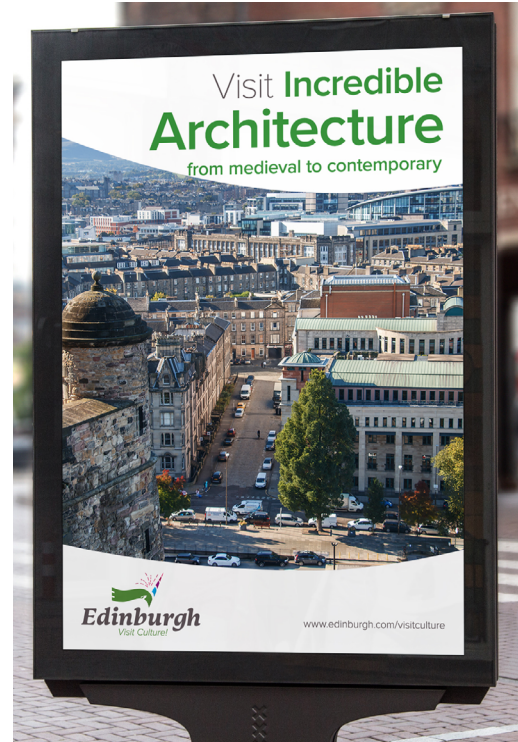

 Study

 Print

 Motion

Edinburgh, Visit Culture

Tourism Logo 2017 Honolulu, HI

Proposed logo and attraction icons for Edinburgh's touristic brand.

EDINBURGH
CASTLE

ARTHUR'S
SEAT

SCOTT
MONUMENT

ROYAL BOTANIC
GARDEN EDINBURGH

ERA Game Studio

Logo 2015 Honolulu, HI

Logo for ERA Game Studio, a hybrid of theater performance and video-game.

C **Lucky's Pool Service**

Logo 2015 Honolulu, HI