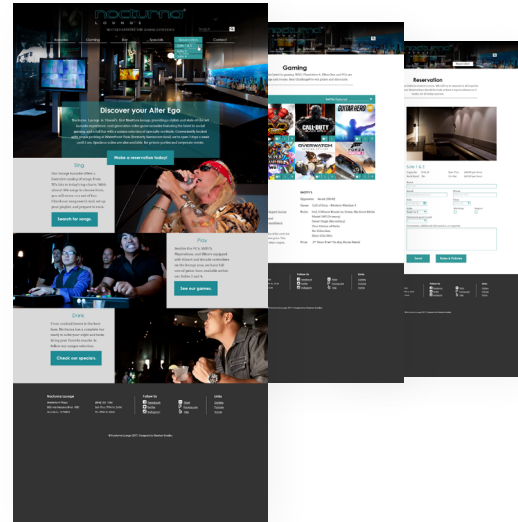

Nocturna Lounge

Nocturna Lounge 2016 Honolulu, HI

Redesign proposal for Nocturna Lounge's website.

View [XD Prototype](#)

View [Coded Site](#) (WIP)