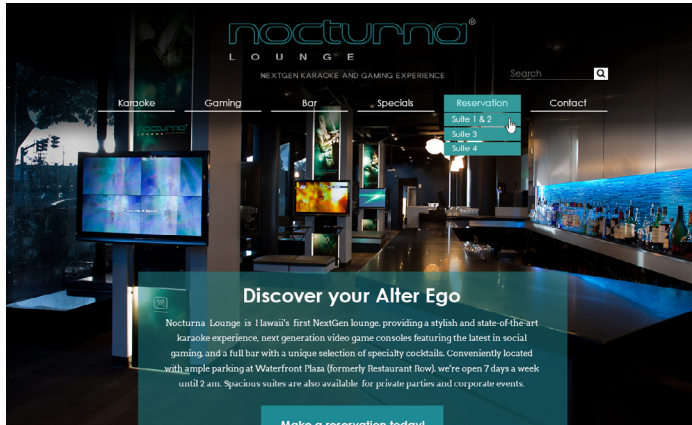

Nocturna Lounge

Nocturna Lounge 2016 Honolulu, HI

Redesign proposal for Nocturna Lounge's website.

View [XD Prototype](#)

View [Coded Site](#) (WIP)