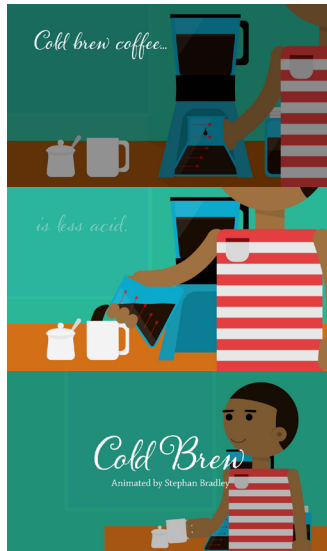

S Cold Brew
Coffee

2D Animation 2016 Honolulu, HI
Visual Essay about Cold Brew coffee.
Watch [Full Video](#)

THANK
YOU
FOR
VIEWING

MY PORTFOLIO

STEPHAN BRADLEY
Motion / Interface / Print / Design

 [stephan93](#)